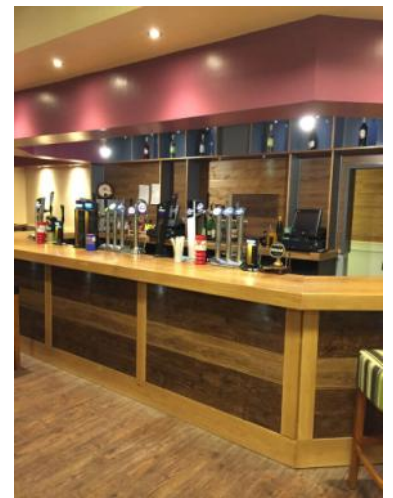

Jaguar Cars Sports and Social Club Newsletter

ISSUE 1

DECEMBER 2015

INSIDE THIS ISSUE:

Newly refurbished social club	1
New early opening times in the leisure centre	1
Family Night	2
Membership Renewal	3
Sport on TV in the social club	3
Monthly Pass	4
Opening Times	5
Hole in the wall	6
Courses	7
New Year's Eve Party	8
Christmas and new year opening times and closing dates	9
What you missed in October and November	10

NEWLY REFURBISHED SOCIAL CLUB

The refurbishment of the bar area and function room is finished! We now have newly laminated floor, new furniture from chairs, tables and even a sofa! There is also a newly designed bar and even bigger TV screens for you all to watch. Even though it has given us sleepless nights its fair to say the builders have done an outstanding job, even if they did set off the fire alarm numerous times. I hope you enjoy the new relaxed and modern looking facilities. If its to come and watch the football, play snooker

or just for a quiet drink with a few friends then we look forward to hopefully seeing both old and new faces down the social club soon. If you are interested in booking the function room for a party, wedding, christening, funeral, etc.(200 capacity) then call the office on 02476 405 734 to speak to Steve or Rob and they will assist you with your enquiries.