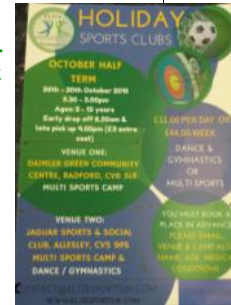

October Half Term holiday activities with Elite

Dance + Gymnastics and Multi sports camp took place over the October half term. Which saw a great turn out from kids of all ages. They enjoyed numerous activities taken by qualified and enthusiastic coaches.